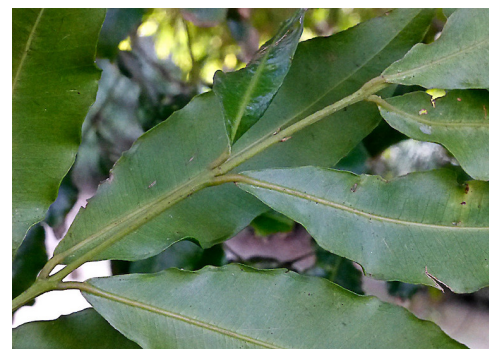

White

THREATS

This taxon may be prone to Myrtle Rust (*Austropuccinia psidii*) is an invasive fungus which threatens myrtle species - learn more myrtlerust.org.nz

ETYMOLOGY

syzygium: From the Greek syzygos 'joined', referring to the paired leaves

MORE INFORMATION

<https://www.nzpcn.org.nz/flora/species/syzygium-floribundum/>

Whanganui. Apr 2013. Photographer: Colin C. Ogle, Licence: CC BY-NC.

Whanganui. Apr 2013. Photographer: Colin C. Ogle, Licence: CC BY-NC.