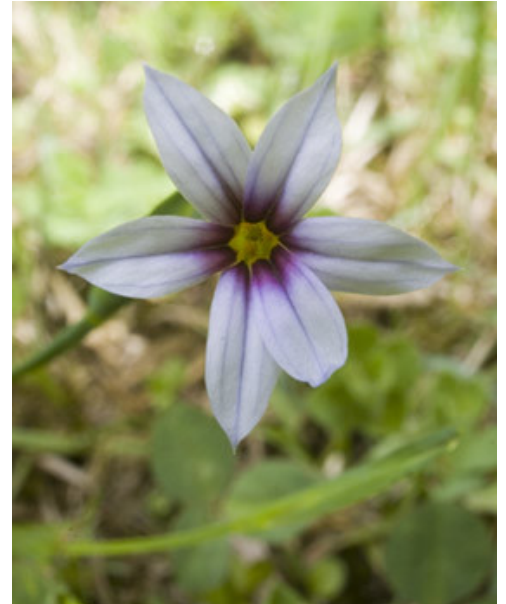

Sisyrinchium rosulatum

COMMON NAME

Annual blue-eyed grass

SYNONYMS

Sisyrinchium 'blue' (Flora of NZ Vol.3, Healy & Edgar, 1980)

FAMILY

Iridaceae

AUTHORITY

1941

ORIGIN

S. America

ETYMOLOGY

rosulatum: Rosetted

MORE INFORMATION

<https://www.nzpcn.org.nz/flora/species/sisyrinchium-rosulatum/>

Stokes Valley. Dec 2005. Photographer: Jeremy R. Rolfe, Licence: CC BY.

Sisyrinchium "blue". Photographer: John Smith-Dodsworth, Licence: CC BY-NC.