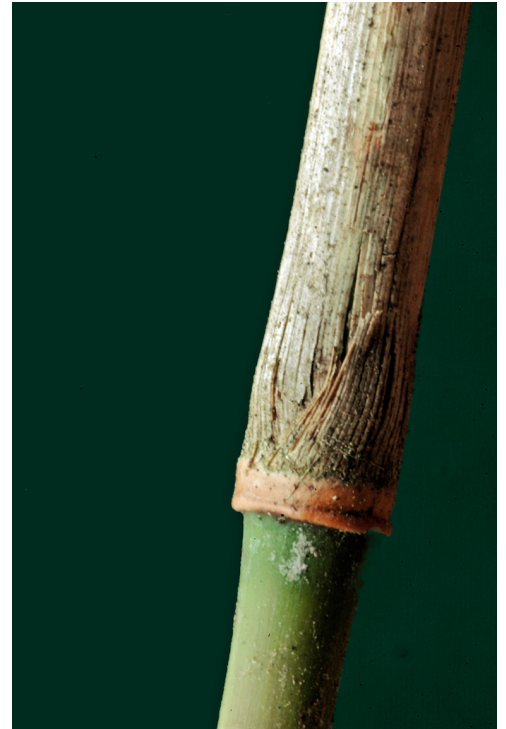

## ORIGIN

Japan

## MORE INFORMATION

<https://www.nzpcn.org.nz/flora/species/pleiolobastus-auricomus/>

Leaf sheath and base of blade. Wanganui. Jan 2011. Photographer: Colin C. Ogle, Licence: CC BY-NC.

Mature culm node. Wanganui. Jan 2011. Photographer: Colin C. Ogle, Licence: CC BY-NC.