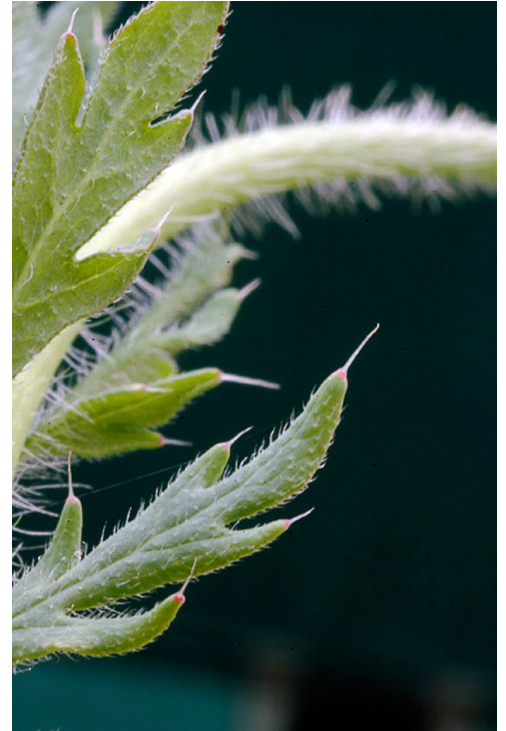

Herbs - Dicotyledons other than Composites

CONSERVATION STATUS

Not applicable

FLOWER COLOURS

Orange

YEAR NATURALISED

1979

ORIGIN

N. Africa

MORE INFORMATION

<https://www.nzpcn.org.nz/flora/species/papaver-atlanticum/>

Margin of cauline leaf. Whanganui. Oct 2011.
Photographer: Colin C. Ogle, Licence: CC BY-NC.

Underside of cauline leaf. Whanganui. Oct 2011.
Photographer: Colin C. Ogle, Licence: CC BY-NC.