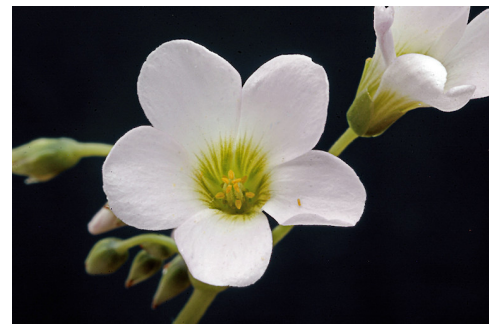

Oxalis vallicola

COMMON NAME

Pink shamrock

FAMILY

Oxalidaceae

AUTHORITY

Oxalis vallicola (Rose) R.Knuth

FLORA CATEGORY

1958

ORIGIN

Probably C. America

ETYMOLOGY

oxalis: From the Greek word oxus meaning acid or sharp

MORE INFORMATION

<https://www.nzpcn.org.nz/flora/species/oxalis-vallicola/>

Wanganui. Jan 2011. Photographer: Colin C. Ogle, Licence: CC BY-NC.