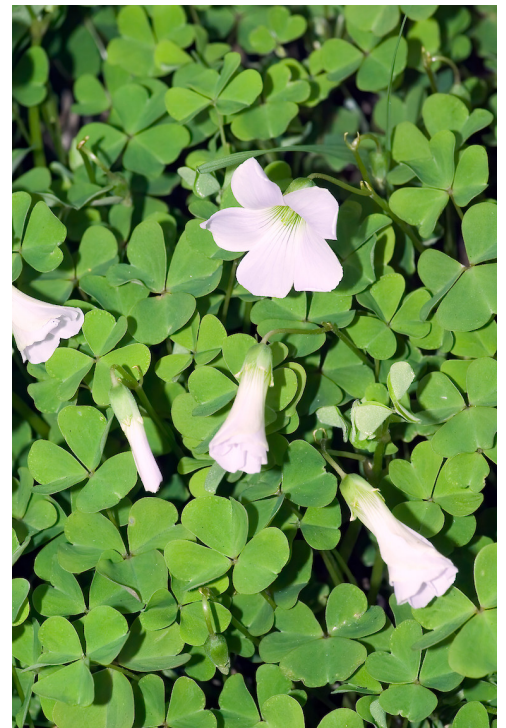

Hutt River Trail north of Stokes Valley, Lower Hutt. Photographer: Jeremy R. Rolfe, Date taken: 23/04/2006, Licence: CC BY.

Stokes Valley, Lower Hutt. Photographer: Jeremy R. Rolfe, Date taken: 23/04/2006, Licence: CC BY.