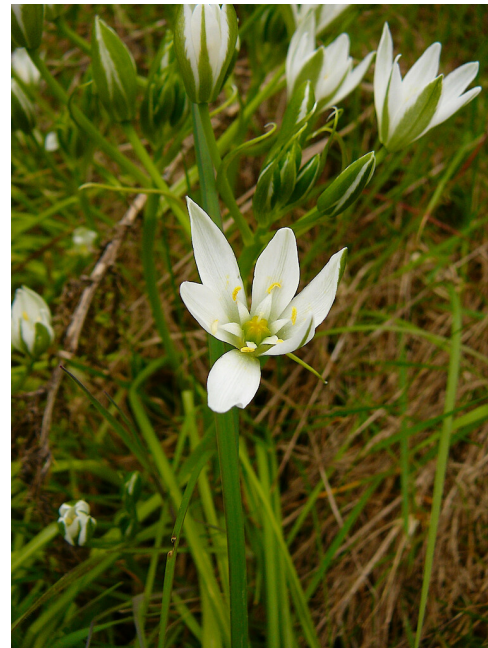

Ornithogalum umbellatum

COMMON NAME

Star of Bethlehem

FAMILY

Asparagaceae

AUTHORITY

Ornithogalum umbellatum L.

FLORA CATEGORY

1956

ORIGIN

Europe, N. Africa, W. Asia

ETYMOLOGY

umbellatum: Bearing umbels

MORE INFORMATION

<https://www.nzpcn.org.nz/flora/species/ornithogalum-umbellatum/>

Wild on Quail Island, Canterbury. Photographer: Matt Ward, Date taken: 10/10/2010, Licence: CC BY-NC.