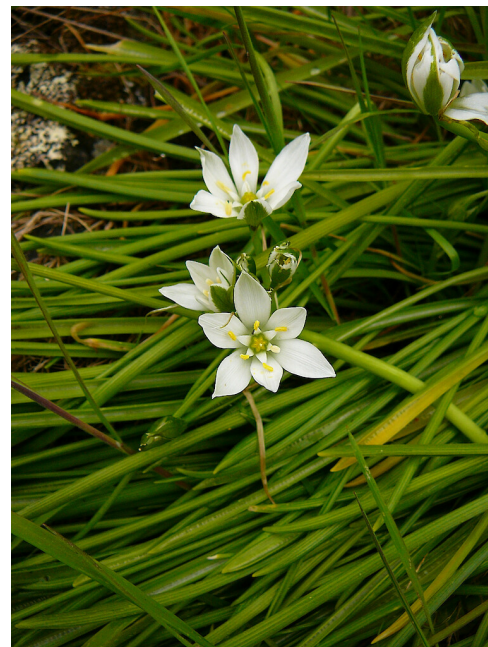

Ornithogalum umbellatum

COMMON NAME

Star of Bethlehem

FAMILY

Asparagaceae

AUTHORITY

Ornithogalum umbellatum L.

FLORA CATEGORY

1956

ORIGIN

Europe, N. Africa, W. Asia

ETYMOLOGY

umbellatum: Bearing umbels

MORE INFORMATION

<https://www.nzpcn.org.nz/flora/species/ornithogalum-umbellatum/>

Wild on Quail Island, Canterbury. Photographer: Matt Ward, Date taken: 10/10/2010, Licence: CC BY-NC.