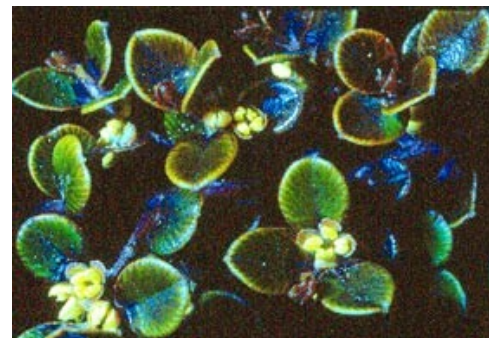

Myrsine nummularia

COMMON NAME

creeping matipo, creeping mapou

FAMILY

Primulaceae

AUTHORITY

Myrsine nummularia Hook.f.

FLORA CATEGORY

Vascular – Native

ENDEMIC TAXON

Yes

ENDEMIC GENUS

No

ENDEMIC FAMILY

No

STRUCTURAL CLASS

Trees & Shrubs - Dicotyledons

NVS CODE

MYRNUM

CHROMOSOME NUMBER

2n = 46

CURRENT CONSERVATION STATUS

2017 | Not Threatened

PREVIOUS CONSERVATION STATUSES

2012 | Not Threatened

2009 | Not Threatened

2004 | Not Threatened

BRIEF DESCRIPTION

Very low growing spreading shrub bearing small thick brownish-green leaves that are dark spotted and with a dark blotch at base inhabiting rocky sites in mountain areas. Leaves 4-10mm long by 4-10mm wide. Fruit purplish, 5-6.5mm wide.

ETYMOLOGY

myrsine: Myrrh

nummularia: Coin bearer

MORE INFORMATION

<https://www.nzpcn.org.nz/flora/species/myrsine-nummularia/>

Tongariro, November. Photographer: John Smith-Dodsworth, Licence: CC BY-NC.