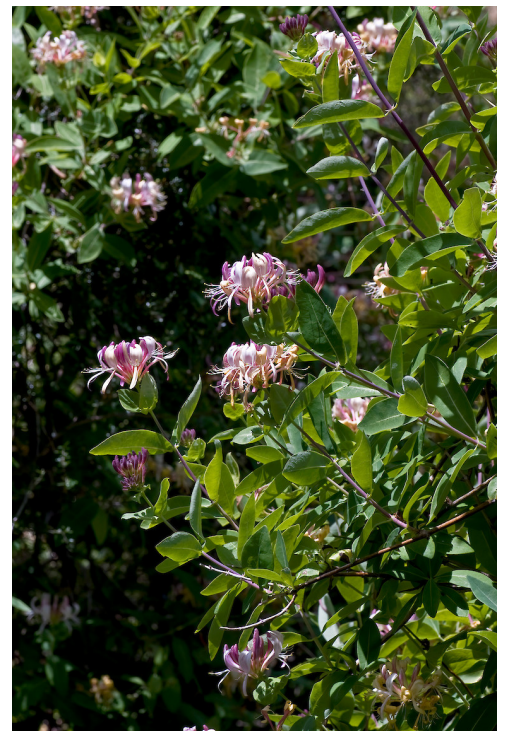

1958

ORIGIN

Europe, N. Africa

MORE INFORMATION

<https://www.nzpcn.org.nz/flora/species/lonicera-periclymenum/>

National Park. Photographer: Jeremy R. Rolfe, Date taken: 17/01/2009, Licence: CC BY.

National Park. Photographer: Jeremy R. Rolfe, Date taken: 17/01/2009, Licence: CC BY.