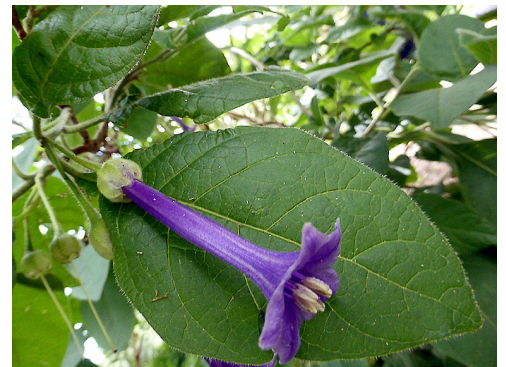

Trees & Shrubs - Dicotyledons

CONSERVATION STATUS

Not applicable

FLOWER COLOURS

Red/Pink, Violet/Purple

YEAR NATURALISED

1990

ORIGIN

N. Andes

MORE INFORMATION

<https://www.nzpcn.org.nz/flora/species/iochroma-grandiflorum/>

Kowhai Park, Whanganui. Photographer: Colin C. Ogle, Date taken: 27/10/2013, Licence: CC BY-NC.

Kowhai Park, Whanganui. Photographer: Colin C. Ogle, Date taken: 27/10/2013, Licence: CC BY-NC.