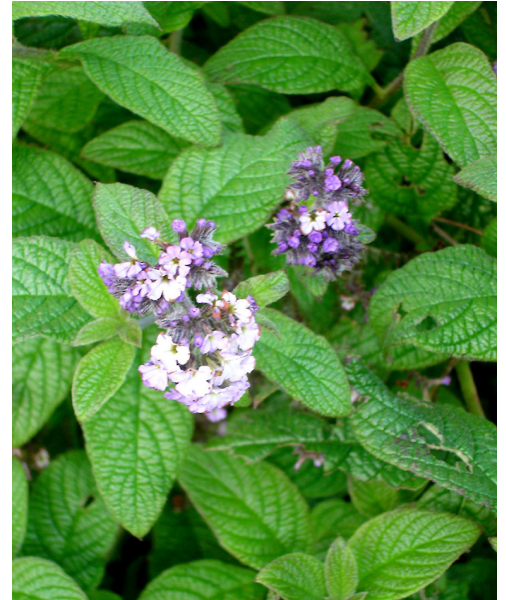

Heliotropium arborescens

COMMON NAME

Cherry pie

FAMILY

Boraginaceae

AUTHORITY

Heliotropium arborescens L.

FLORA CATEGORY

Vascular – Exotic

STRUCTURAL CLASS

Trees & Shrubs - Dicotyledons

CONSERVATION STATUS

Not applicable

FLOWER COLOURS

Violet/Purple, White

ETYMOLOGY

heliotropium: From the Greek helios 'sun' and trope 'to turn', this flower turns its face to the sun as it moves across the sky.

arborescens: Becoming a tree

MORE INFORMATION

<https://www.nzpcn.org.nz/flora/species/heliotropium-arborescens/>

Heliotropium arborescens. Photographer: Peter J. de Lange, Licence: CC BY-NC.