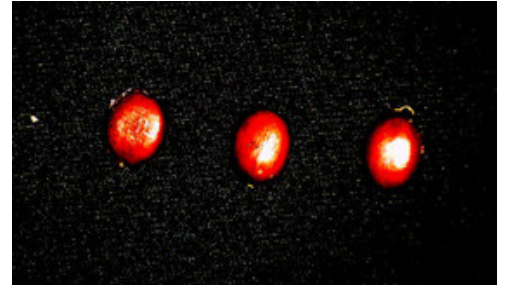

Seeds, St Lukes Road, Mt Albert, June 2006. Photographer: Peter J. de Lange, Licence: CC BY-NC.

Adult foliage (Planted Tree), St Lukes Road, Mt Albert, Auckland, Mar 2007. Photographer: Peter J. de Lange, Licence: CC BY-NC.