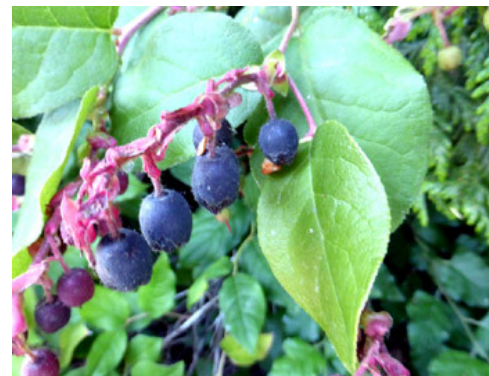

Fruiting beside Lost Lake, Stanley Park, Vancouver. Photographer: Colin C. Ogle, Date taken: 14/07/2018, Licence: CC BY-NC.

Fruiting beside Lost Lake, Stanley Park, Vancouver. Photographer: Colin C. Ogle, Date taken: 14/07/2018, Licence: CC BY-NC.