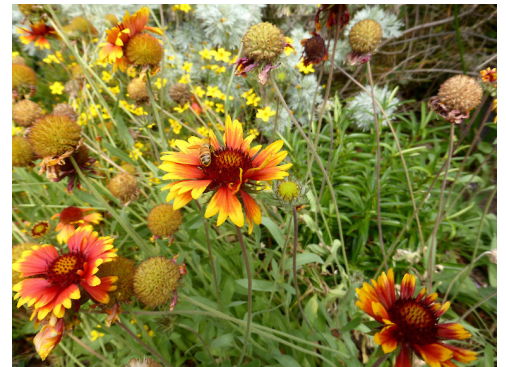

1958

ORIGIN

Cultivated hybrid

ETYMOLOGY

gaillardia: Named after Monseur Gaillard de Charentonneau, an 18th-century French magistrate and patron of botany.

grandiflora: Large flowered

MORE INFORMATION

<https://www.nzpcn.org.nz/flora/species/gaillardia-grandiflora/>

Honey bee on flower head; garden, 16 Virginia Heights, Whanganui. Photographer: Colin C. Ogle, Date taken: 07/02/2019, Licence: CC BY-NC.

Honey bee on flower head; garden, 16 Virginia Heights, Whanganui. Photographer: Colin C. Ogle, Date taken: 07/01/2019, Licence: CC BY-NC.