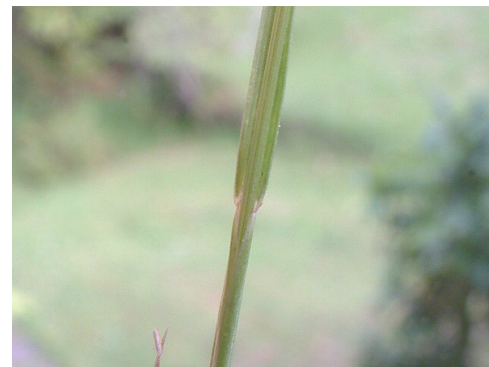

Vulpia bromoides (L.) Gray. Photographer: John Smith-Dodsworth, Licence: CC BY-NC.

Vulpia bromoides (L.) Gray. Photographer: John Smith-Dodsworth, Licence: CC BY-NC.