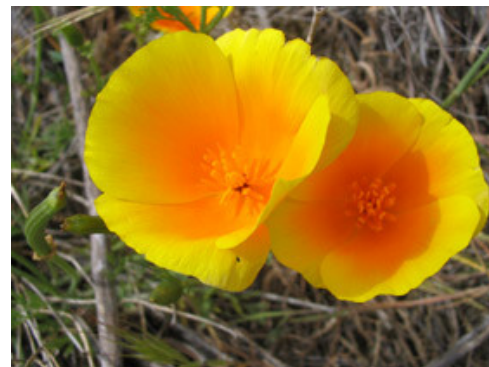

Orange, Yellow

YEAR NATURALISED

1878

ORIGIN

W. U.S.A.,

ETYMOLOGY

eschscholzia: Named after the Baltic German botanist Johann Friedrich von Eschscholtz (1793-1831).

californica: Of California

MORE INFORMATION

<https://www.nzpcn.org.nz/flora/species/eschscholzia-californica/>

Bannockburn sluicings. Photographer: John Barkla, Date taken: 01/11/2012, Licence: CC BY.

Cromwell. Photographer: John Barkla, Licence: CC BY.