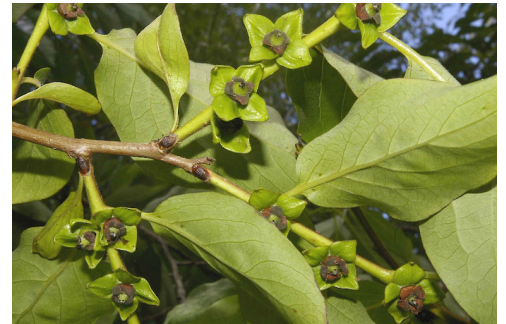

## FLOWER COLOURS

Orange, Red/Pink

## MORE INFORMATION

<https://www.nzpcn.org.nz/flora/species/diospyros-lotus/>

Howarth wetland, Te Aroha. Photographer: John Smith-Dodsworth, Licence: CC BY-NC.

Female plant. Howarth wetland, Te Aroha. Photographer: John Smith-Dodsworth, Licence: CC BY-NC.