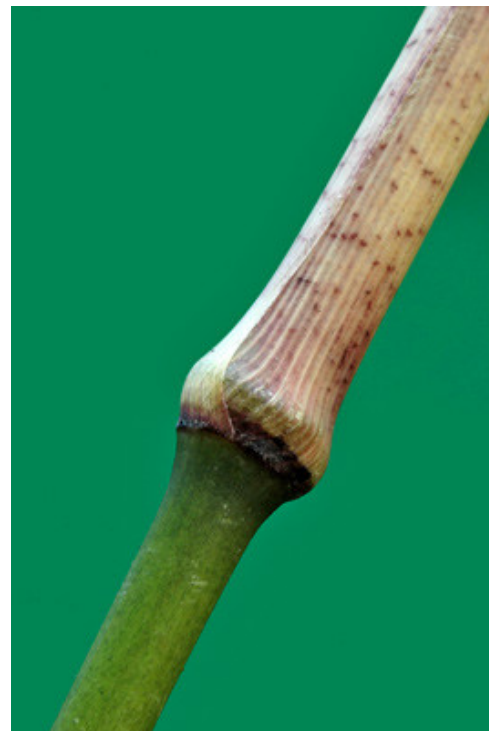

Chimonobambusa quadrangularis

COMMON NAME

square-stemmed bamboo

FAMILY

Poaceae

AUTHORITY

Chimonobambusa quadrangularis (Franceschi)

FLORA CATEGORY

Culm 3-6 m, dark green; nodes swollen and prominent; internodes obtusely quadrangular in cross section; lower internodes less obviously so.

YEAR NATURALISED

1993

ORIGIN

China

MORE INFORMATION

<https://www.nzpcn.org.nz/flora/species/chimonobambusa-quadrangularis>

/

Shoot sheath. Wanganui. Photographer: Colin C. Ogle, Date taken: 21/11/2010, Licence: CC BY-NC.

Shoot tip. Wanganui. Photographer: Colin C. Ogle, Date taken: 21/11/2010, Licence: CC BY-NC.