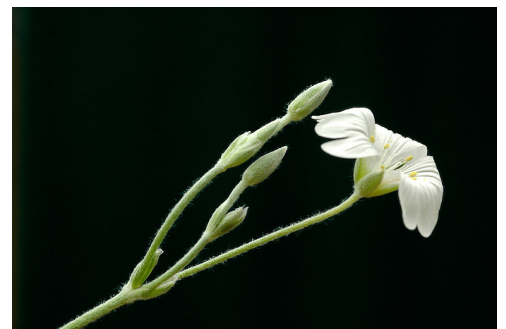

Auckland. Nov 2006. Photographer: Peter J. de Lange, Licence: CC BY-NC.

Whanganui. Nov 2011. Photographer: Colin C. Ogle, Licence: CC BY-NC.