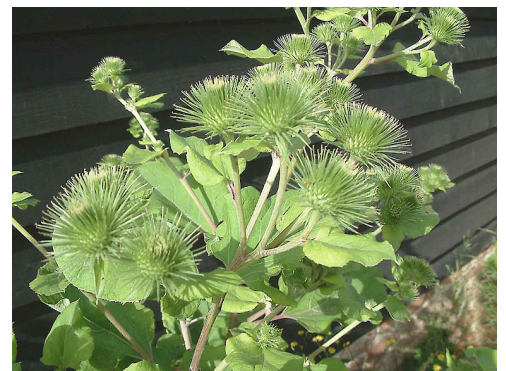

Violet/Purple

YEAR NATURALISED

1886

ORIGIN

Europe, W., C., and E. Asia

MORE INFORMATION

<https://www.nzpcn.org.nz/flora/species/arctium-lappa/>

Arctium lappa, England. Photographer: John Smith-Dodsworth, Licence: CC BY-NC.