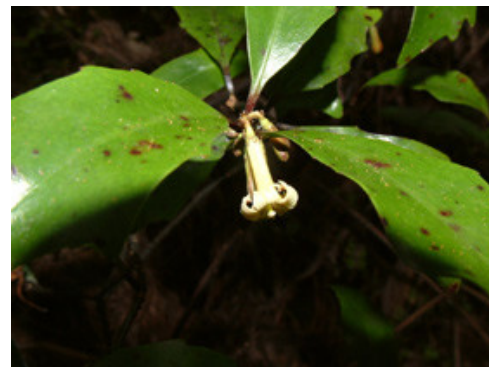

DISTRIBUTION

Endemic. New Zealand: North Island (from Te Pahi to near Awakino in the west, and in the east present to about Thames and the lower Hauraki Plains, with a few old records from East Cape).

FLOWER COLOURS

Cream, Red/Pink

LIFE CYCLE

Fleshy berries dispersed by frugivory (Thorsen et al., 2009).

PROPAGATION TECHNIQUE

Very easy from cuttings, slow growing but easy to maintain if kept in pots, but usually tricky to plant out. Does best planted in partial shade in rich soil with a damp root run. However often prone to sudden collapse.